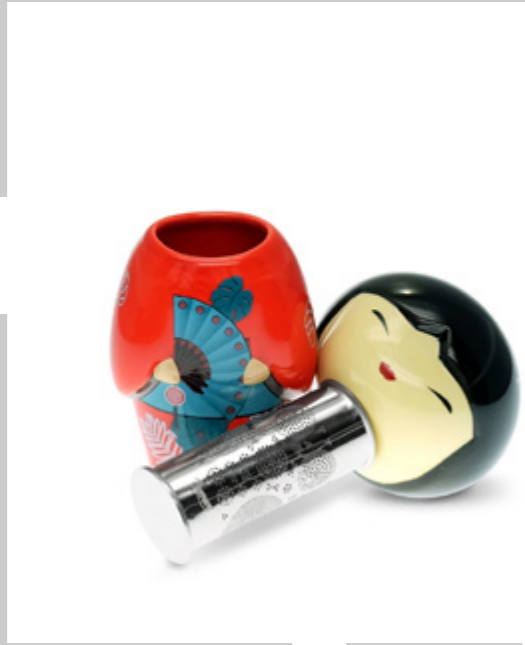

Eigenart

TEAFAN

LOVLEY TEA STRAINER

TEAFAN - HOW IT WORKS

CERAMIC

Ceramic character, partially hand painted.
Keramikfigur, handbemalt.

THE STRAINER

With integrated stainless steel filter.
Mit integriertem Edeltahlsieb.

5 CHARACTERS

5 new characters are going to dive into your cup. Lassen Sie 5 neue Charaktere in Ihre Tasse eintauchen.

Eigenart

TEAFAN

TEAFAN FAMILY

MAIKO

No. 60005
St. je VE / ppU 6

CHIYO